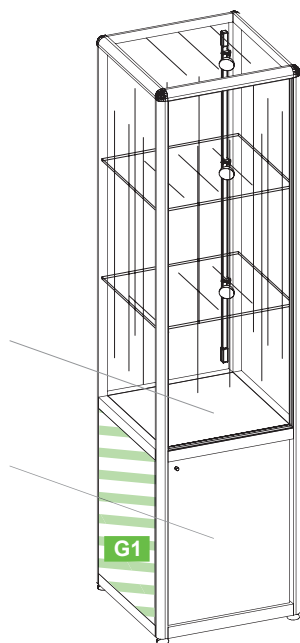

SSBMPA880

Grant Hochvitrine 50x50x200cm (Octanorm)
Grant showcase 50x50x200cm (Octanorm)

| GRAFIKMASSE/GRAPHIC SIZES | | |
|---------------------------|--------------|-------------|
| | Breite/Width | Höhe/Height |
| G1 | 441 mm | 600 mm |
| G2 | 454 mm | 599 mm |
| G3 | 454 mm | 599 mm |

* plus Beschnittzugabe umlaufend 10 mm
 * supply an addition for bleed 10 mm on all sides

B = Breite | Width
 H = Höhe | Height
 T = Tiefe | Depth

Plattenmaß / panel size
 B = 454 mm, T = 454 mm

Plattenmaß Tür /
 panel size door
 B = 441 mm, H = 600 mm

Ansicht Front/
 Front view

Plattenmaß / panel size
 B = 454 mm, H = 599 mm

Lichtes Maß / visible size
 B = 454 mm, H = 599 mm