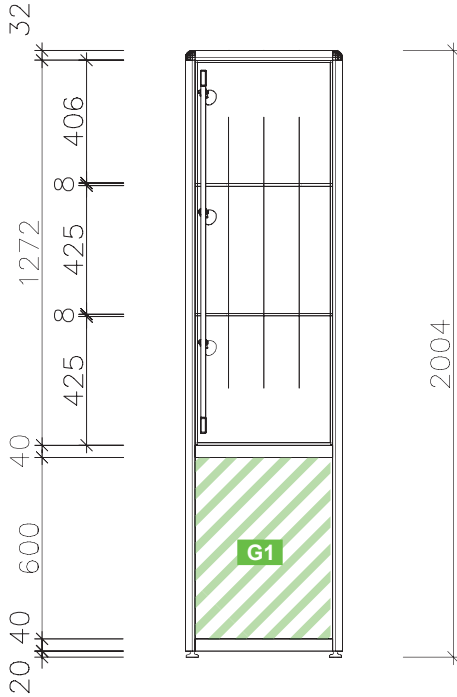

SSBMPA880

Grant Hochvitrine 50x50x200cm (Octanorm)
Grant showcase 50x50x200cm (Octanorm)

| GRAFIKMASSE/GRAPHIC SIZES | | |
|---------------------------|--------------|-------------|
| | Breite/Width | Höhe/Height |
| G1 | 441 mm | 600 mm |
| G2 | 454 mm | 599 mm |
| G3 | 454 mm | 599 mm |

* plus Beschnittzugabe umlaufend 10 mm
 * supply an addition for bleed 10 mm on all sides

B = Breite | Width
 H = Höhe | Height
 T = Tiefe | Depth

Plattenmaß / panel size
 B = 454 mm, T = 454 mm

Plattenmaß Tür /
 panel size door
 B = 441 mm, H = 600 mm

Ansicht Front/
 Front view

Plattenmaß / panel size
 B = 454 mm, H = 599 mm

Lichtes Maß / visible size
 B = 454 mm, H = 599 mm