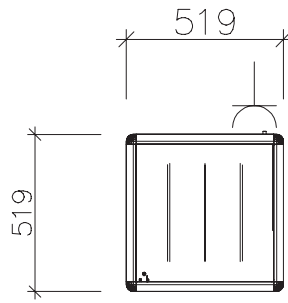

SSBMPA880

Grant Hochvitrine 50x50x200cm (Octanorm)
Grant showcase 50x50x200cm (Octanorm)

| GRAFIKMASSE/GRAPHIC SIZES | | |
|---------------------------|--------------|-------------|
| | Breite/Width | Höhe/Height |
| G1 | 441 mm | 600 mm |
| G2 | 454 mm | 599 mm |
| G3 | 454 mm | 599 mm |

* plus Beschnittzugabe umlaufend 10 mm
 * supply an addition for bleed 10 mm on all sides

B = Breite | Width
 H = Höhe | Height
 T = Tiefe | Depth

Plattenmaß / panel size
 B = 454 mm, T = 454 mm

Plattenmaß Tür /
 panel size door
 B = 441 mm, H = 600 mm

Ansicht Front/
 Front view

Plattenmaß / panel size
 B = 454 mm, H = 599 mm

Lichtes Maß / visible size
 B = 454 mm, H = 599 mm