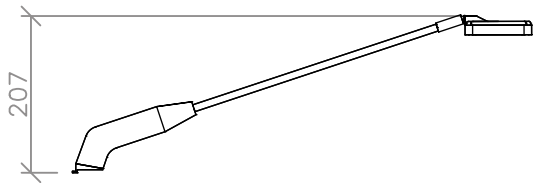

SSBA710

Langarmstrahler, 30W 4200K
Long-arm spotlight 30W 4200K

Ansicht Front/
Front view

B = Breite | *Width*
 H = Höhe | *Height*
 T = Tiefe | *Depth*

Draufsicht/
Top view